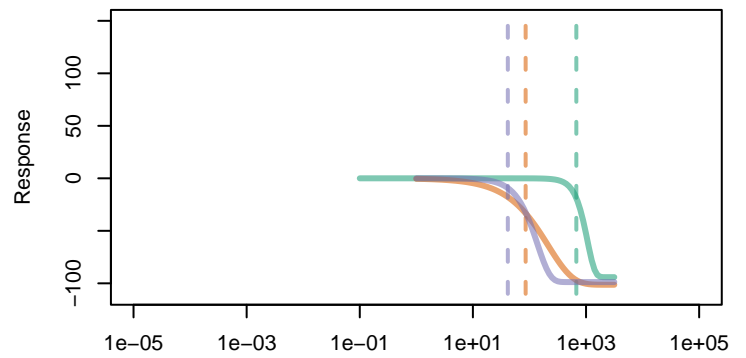

CTG-HRG2DC-24-AMPA

CTG-HRG2DC-24-Touchdown Total