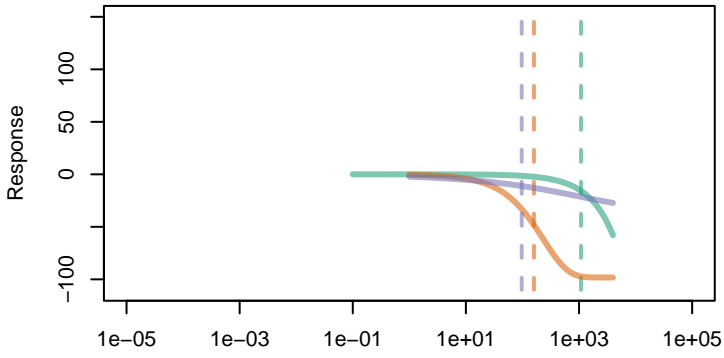

CTG-HRG2DC-24-Halex GT

CTG-HRG2DC-1-Remuda Full Strength

CTG-HRG2DC-24-Remuda Full Strength

CTG-HRG2DC-1-Roundup PowerMax

CTG-HRG2DC-24-Roundup PowerMax

CTG-HRG2DC-1-Roundup WeatherMax

CTG-HRG2DC-24-Roundup WeatherMax

CTG-HRG2DC-1-Touchdown Total

CTG-HRG2DC-24-Touchdown Total

CTG-HRG2DC-1-AMPA

CTG-HRG2DC-24-AMPA

CTG-HRG2DC-1-Glyphosate

CTG-HRG2DC-24-Glyphosate

CTG-HRG2DC-1-IPA

CTG-HRG2DC-24-IPA