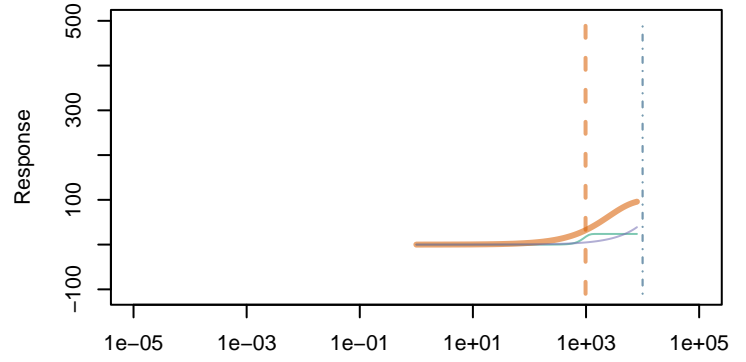

ROSGLO-HaCaT-24-Glyphosate