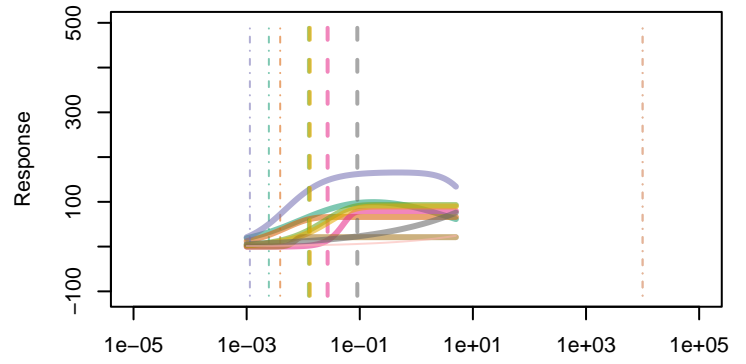

ROSGLO-HaCaT-24-Antimycin